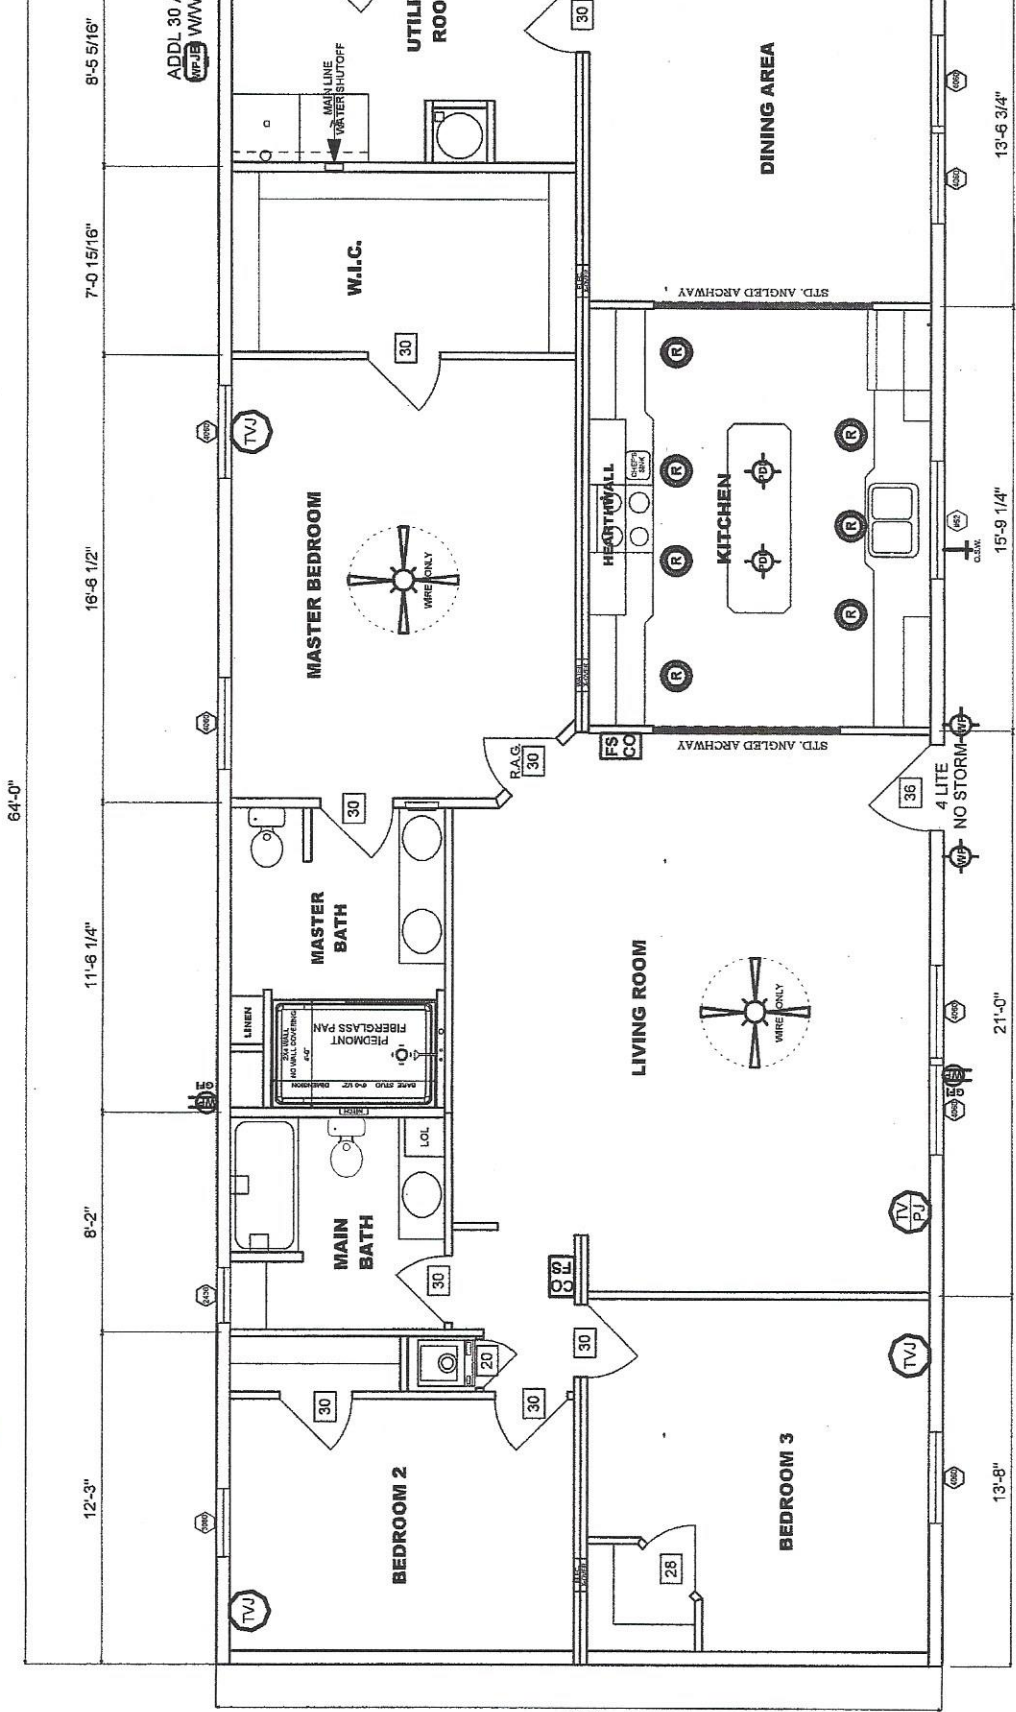

61998 28x64

23 Debra M.

MANUFACTURER DISCLAIMER NOTICE:

PLEASE READ AND UNDERSTAND THE FOLLOWING INFORMATION. PINE GROVE MFG. HOMES/PLEASANT VALLEY HOMES INC. DOES NOT DO ANY SITE WORK FOR HOMES. IT WILL BE THE RESPONSIBILITY OF THE DEALER/SITE CONTRACTOR TO INSURE THAT ALL SITE WORK WILL CORRELATE WITH THE UNIT ORDERED. NOTICE TO ALL HOME INSTALLERS: MANUFACTURED HOMES WEIGH SEVERAL TONS. DO NOT ATTEMPT TO INSTALL ANY HOME ON SITE WITHOUT HAVING SEVERAL YEARS OF EXPERIENCE AND KNOWLEDGE. FAILURE TO MEET THESE REQUIREMENTS MAY RESULT IN SERIOUS INJURY OR DEATH TO AN INEXPERIENCED INSTALLER. INSTALLERS: PLEASE READ AND UNDERSTAND THE SET-UP AND INSTALLATION MANUALS SUPPLIED WITH THE HOME BEFORE ATTEMPTING ANY INSTALLATION OF ANY MANUFACTURED HOME.

THIS PRINT MUST BE SIGNED AND RETURNED TO PLEASANT VALLEY HOMES, INC. BEFORE ANY ADDITIONAL DESIGNS/PRINTS CAN BE PROVIDED.

authorized retailer rep. _____ date: _____

REVISIONS

NOTES:
1. ALL DOORS AND WINDOWS ARE DIMENSIONED TO R.O.

PINE GROVE - HOMES - SINCE 1982

STD. PRODUCTION UNIT

DRAWING NAME: SALES CONFIRMATION
 SALES: RU
 CUSTOMER: SUNNY ACRES
 DATE DRAWN: _____
 DRAWN BY: LRS (10/25/19) NETR-1958-28016

MOVED DINING ROOM LIGHT PER WAYNE F.